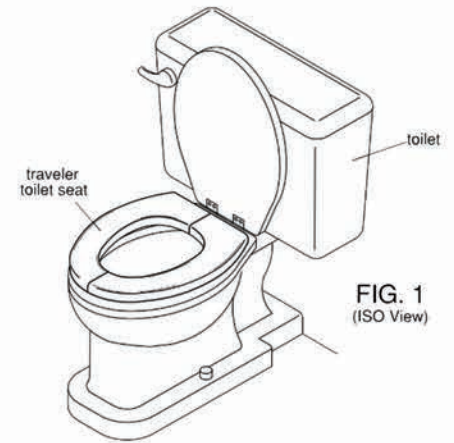

80 LBS
weight capacity

P.O. Box 982118
Atlanta, Ga 30359
404.863.1906
info@portableprotectorseat.com

the Portable Protector SEAT™

the
Portable
Protector
SEAT

FIG. 3
(Exploded View)

FIG. 1
(ISO View)

FIG. 4
(Top View)