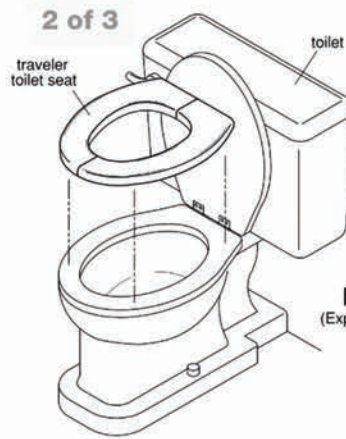

80 LBS
weight capacity

P.O. Box 982118
Atlanta, Ga 30359
404.863.1906
info@portableprotectorseat.com

the Portable Protector SEAT™

the
Portable
Protector
SEAT

FIG. 3
(Exploded View)

FIG. 1
(ISO View)

FIG. 4
(Top View)