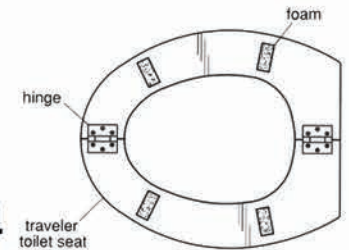

FIG. 2
(Bottom View)

Everyday Use for Adults

Public facilities are only as clean as they appear, but microbial germs are smaller than the human eye can see. Do you really have time to clean every public restroom that you visit? Don't take any chance get your Portable Protector Seat today and protect your family and yourself when using the restroom away from home. Peace of Mind Everytime. Take a look at the diagram to the right. This is an easy explanation of use and convenient installation of the Portable Protector Seat.

Our new Portable Protector Seat Jr. Lillypad is also available for your little ones. Perfect for everyday use at school or on vacation at Disney World!!!! The Portable Protector Seat fits into a snug sleeve and tucks discretely into your briefcase, laptop case or grab one of our customized back packs with built in compartment that keeps your Portable Protector Seat separately.

PEACE OF MIND EVERYTIME!
www.portableprotectorseat.com