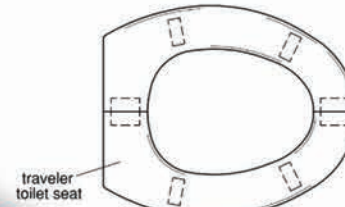

80 LBS
weight capacity

P.O. Box 982118
Atlanta, Ga 30359
404.863.1906
info@portableprotectorseat.com

the Portable Protector SEAT™

the
Portable
Protector
SEAT

FIG. 3
(Exploded View)

FIG. 1
(ISO View)

FIG. 4
(Top View)